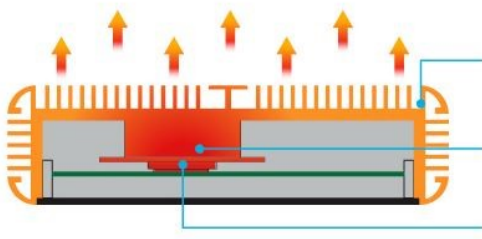

Totally silent

fanless CPU cooling design

all aluminium body for
quick heat dissipation

aluminium heatsink for
heat transfer

CPU